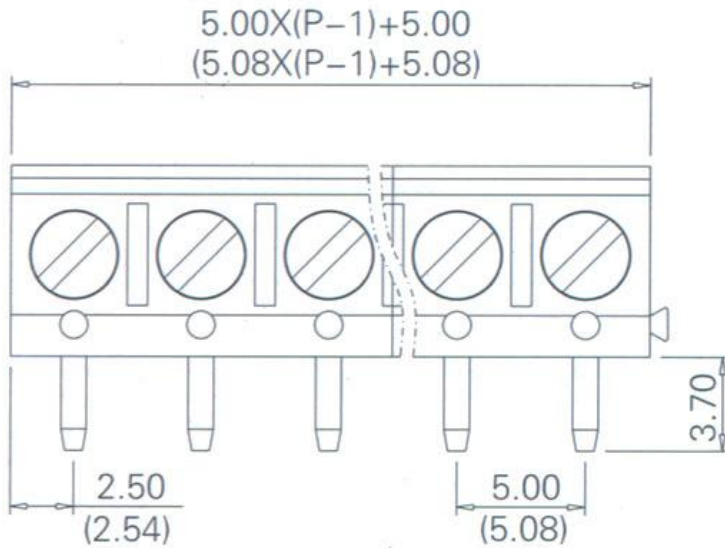

# Product Drawing

				<b>Description:</b>	Standard Outline Drawing
<b>Page:</b>	1	<b>Date:</b>	2011-01-07	<b>P/N</b>	<b>VWP201R-5.0</b>
<b>of:</b>	1	<b>Revision:</b>	1.0		<b>VWP201R-5.08</b>