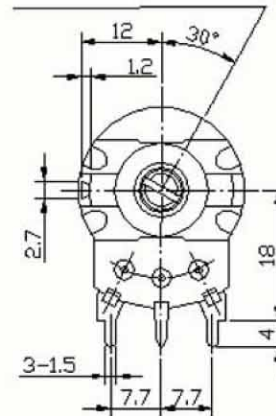

Vimex International Corp. (800)227-0075

24mm Metal Shaft Rotary Potentiometer

MP24HP

Part Number

MP24HP- **B** **50K**, L - **20** **KC**

↓ Taper ↓ Resistance Value ↓ Shaft Length ↓ Shaft Type

Dimensions

FULL C.C.W POSITION

CIRCUIT

Shaft Type

N:6.5m/m

SHAFT-TYPE	L	10	15	20	25	30	35	40
KC	A	2.2	6	10	12	12	12	12
	C	0.5	1	2	2	4	4	4
F	F	2.5	7	12	12	12	12	12
R,RE	L	10	15	20	25	30	35	40