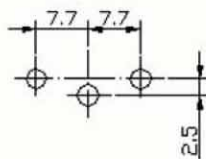

Vimex International Corp. (800)227-0075

24mm Metal Shaft Rotary Potentiometer

MP24HP

Part Number

MP24HP- **B** **50K**, L - **20** **KC**

↓ Taper ↓ Resistance Value ↓ Shaft Length ↓ Shaft Type

Dimensions

FULL C.C.W POSITION

CIRCUIT

Shaft Type

N:6.5m/m

SHAFT-TYPE	L	10	15	20	25	30	35	40
KC	A	2.2	6	10	12	12	12	12
	C	0.5	1	2	2	4	4	4
F	F	2.5	7	12	12	12	12	12
R,RE	L	10	15	20	25	30	35	40