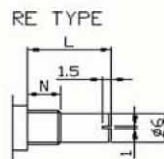

Vimex International Corp. (800)227-0075

24mm Metal Shaft Rotary Potentiometer

MP24HP

Part Number

MP24HP- **B** **50K**, L - **20** **KC**

↓ Taper ↓ Resistance Value ↓ Shaft Length ↓ Shaft Type

Dimensions

FULL C.C.W POSITION

CIRCUIT

Shaft Type

N:6.5m/m

SHAFT-TYPE	L	10	15	20	25	30	35	40
KC	A	2.2	6	10	12	12	12	12
	C	0.5	1	2	2	4	4	4
F	F	2.5	7	12	12	12	12	12
R,RE	L	10	15	20	25	30	35	40