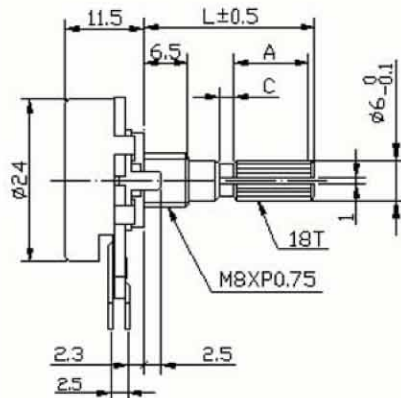

Vimex International Corp. (800)227-0075

24mm Metal Shaft Rotary Potentiometer

MP24HP

Part Number

MP24HP- **B** **50K**, L - **20** **KC**

↓ Taper ↓ Resistance Value ↓ Shaft Length ↓ Shaft Type

Dimensions

FULL C.C.W POSITION

CIRCUIT

Shaft Type

N:6.5m/m

SHAFT-TYPE	L	10	15	20	25	30	35	40
KC	A	2.2	6	10	12	12	12	12
	C	0.5	1	2	2	4	4	4
F	F	2.5	7	12	12	12	12	12
R,RE	L	10	15	20	25	30	35	40