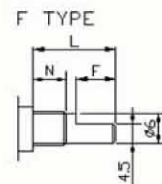

Vimex International Corp. (800)227-0075

24mm Metal Shaft Rotary Potentiometer

MP24HP

Part Number

MP24HP- **B** **50K**, L - **20** **KC**

↓ Taper ↓ Resistance Value ↓ Shaft Length ↓ Shaft Type

Dimensions

FULL C.C.W POSITION

CIRCUIT

Shaft Type

N:6.5m/m

SHAFT-TYPE	L	10	15	20	25	30	35	40
KC	A	2.2	6	10	12	12	12	12
	C	0.5	1	2	2	4	4	4
F	F	2.5	7	12	12	12	12	12
R,RE	L	10	15	20	25	30	35	40