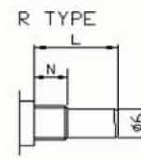

Vimex International Corp. (800)227-0075

24mm Metal Shaft Rotary Potentiometer

MP24HP

Part Number

MP24HP- **B** **50K**, L - **20** **KC**

↓ Taper ↓ Resistance Value ↓ Shaft Length ↓ Shaft Type

Dimensions

FULL C.C.W POSITION

CIRCUIT

Shaft Type

N:6.5m/m

SHAFT-TYPE	L	10	15	20	25	30	35	40
KC	A	2.2	6	10	12	12	12	12
	C	0.5	1	2	2	4	4	4
F	F	2.5	7	12	12	12	12	12
R,RE	L	10	15	20	25	30	35	40