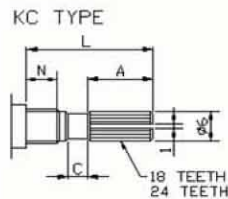

Vimex International Corp. (800)227-0075

24mm Metal Shaft Rotary Potentiometer

MP24HP

Part Number

MP24HP- **B** **50K**, L - **20** **KC**

↓ Taper ↓ Resistance Value ↓ Shaft Length ↓ Shaft Type

Dimensions

FULL C.C.W POSITION

CIRCUIT

Shaft Type

N:6.5m/m

SHAFT-TYPE	L	10	15	20	25	30	35	40
KC	A	2.2	6	10	12	12	12	12
	C	0.5	1	2	2	4	4	4
F	F	2.5	7	12	12	12	12	12
R,RE	L	10	15	20	25	30	35	40